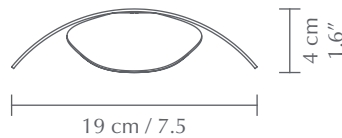

Colour variations

oak

dark oak

black oak

RECOMMENDED ACCS.

Rosette mini single	#4002
Rosette mini cluster 3	#4003
Rosette mini cluster 5	#4014
Idea 2W LED bulb	#4187

UMAGE

The specifications and dimensions are subject to change without notice. Document date: 05-10-2021 | info@umage.com | umage.com
Havnegade 29, DK-1058 Copenhagen K | +45 31 39 31 31 (tel) & 185 Wythe Ave 2FL, Brooklyn, NY 11249 | +1 646-790-7171 (tel)