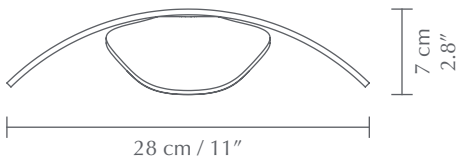

Colour variations

oak

dark oak

black oak

RECOMMENDED ACCS.

Rosette mini single	#4002
Rosette mini cluster 3	#4003
Rosette mini cluster 5	#4014
Idea 2W LED bulb	#4187

UMAGE

The specifications and dimensions are subject to change without notice. Document date: 05-10-2021 | info@umage.com | umage.com
Havnegade 29, DK-1058 Copenhagen K | +45 31 39 31 31 (tel) & 185 Wythe Ave 2FL, Brooklyn, NY 11249 | +1 646-790-7171 (tel)