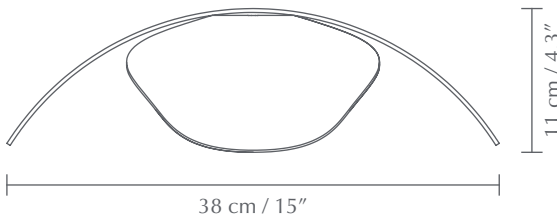

Colour variations

oak

dark oak

black oak

RECOMMENDED ACCS.

Rosette mini single	#4002
Rosette mini cluster 3	#4003
Rosette mini cluster 5	#4014
Idea 2W LED bulb	#4187

UMAGE

The specifications and dimensions are subject to change without notice. Document date: 05-10-2021 | info@umage.com | umage.com
Havnegade 29, DK-1058 Copenhagen K | +45 31 39 31 31 (tel) & 185 Wythe Ave 2FL, Brooklyn, NY 11249 | +1 646-790-7171 (tel)